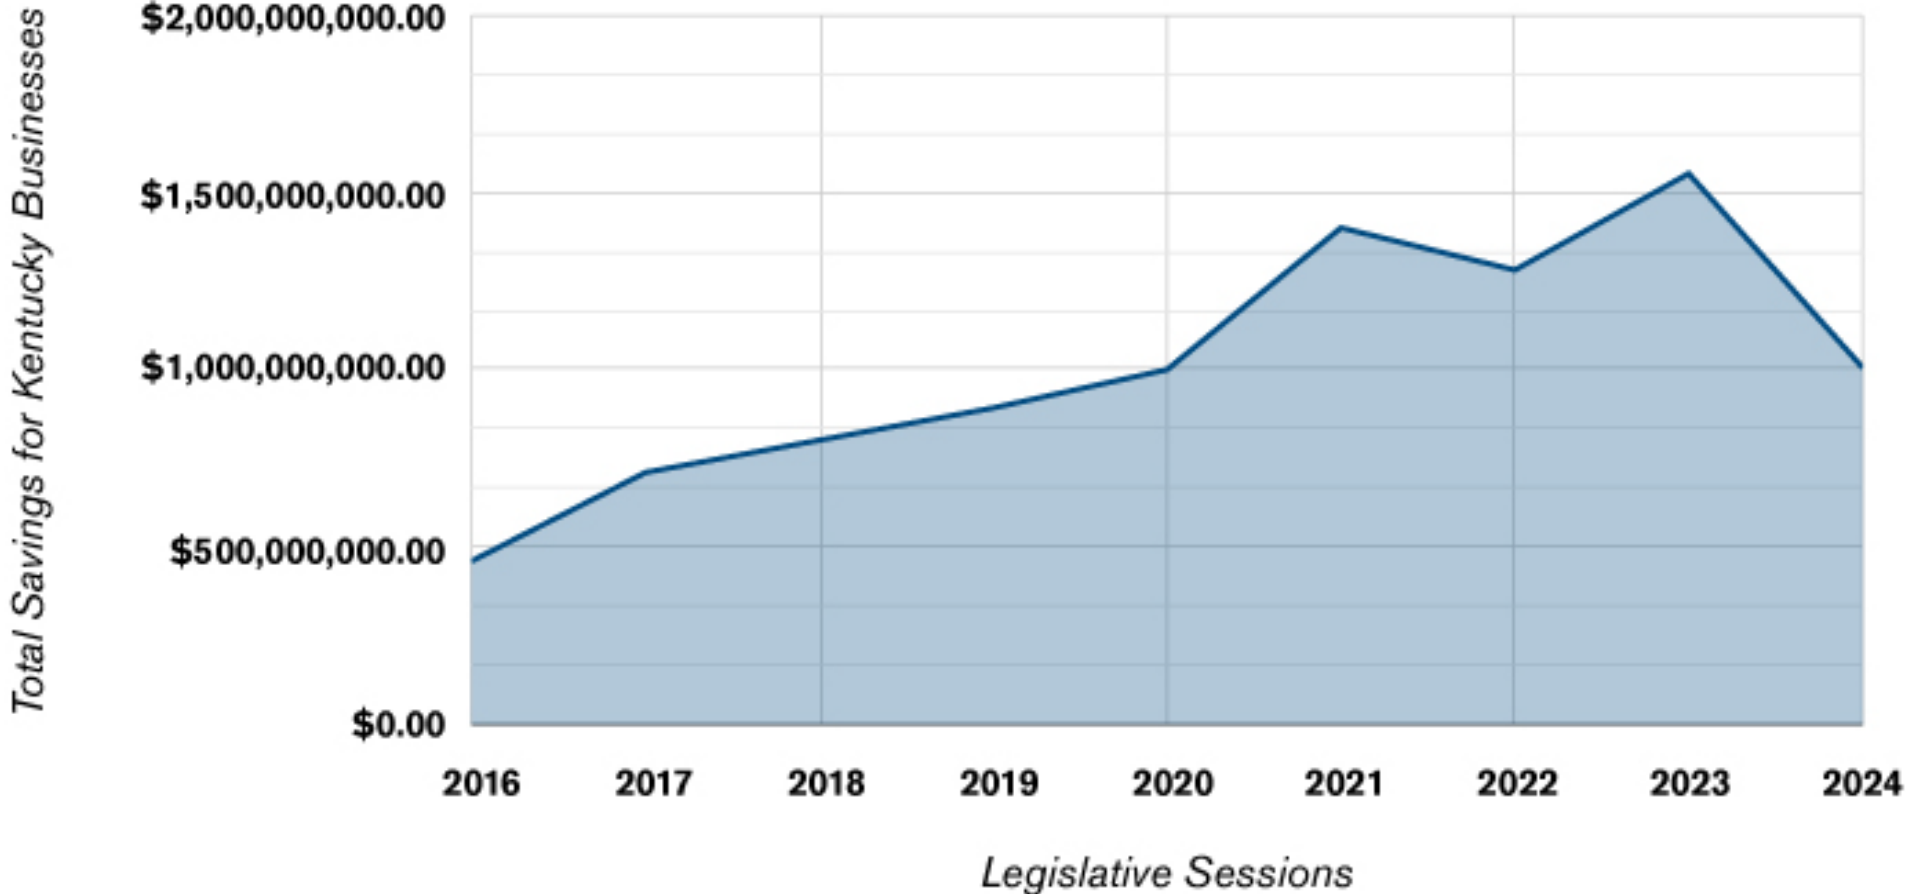

LEGISLATIVE PRIORITIES TO

KENTUCKY'S WINNING STRATEGY

TOTAL SAVINGS FOR BUSINESS

\$1.006 Billion

TOTAL INVESTMENT IN KENTUCKY

\$2.7 Billion

Kentucky Chamber
Uniting Business. Advancing Kentucky.

Savings for Kentucky Businesses, 2016-2024